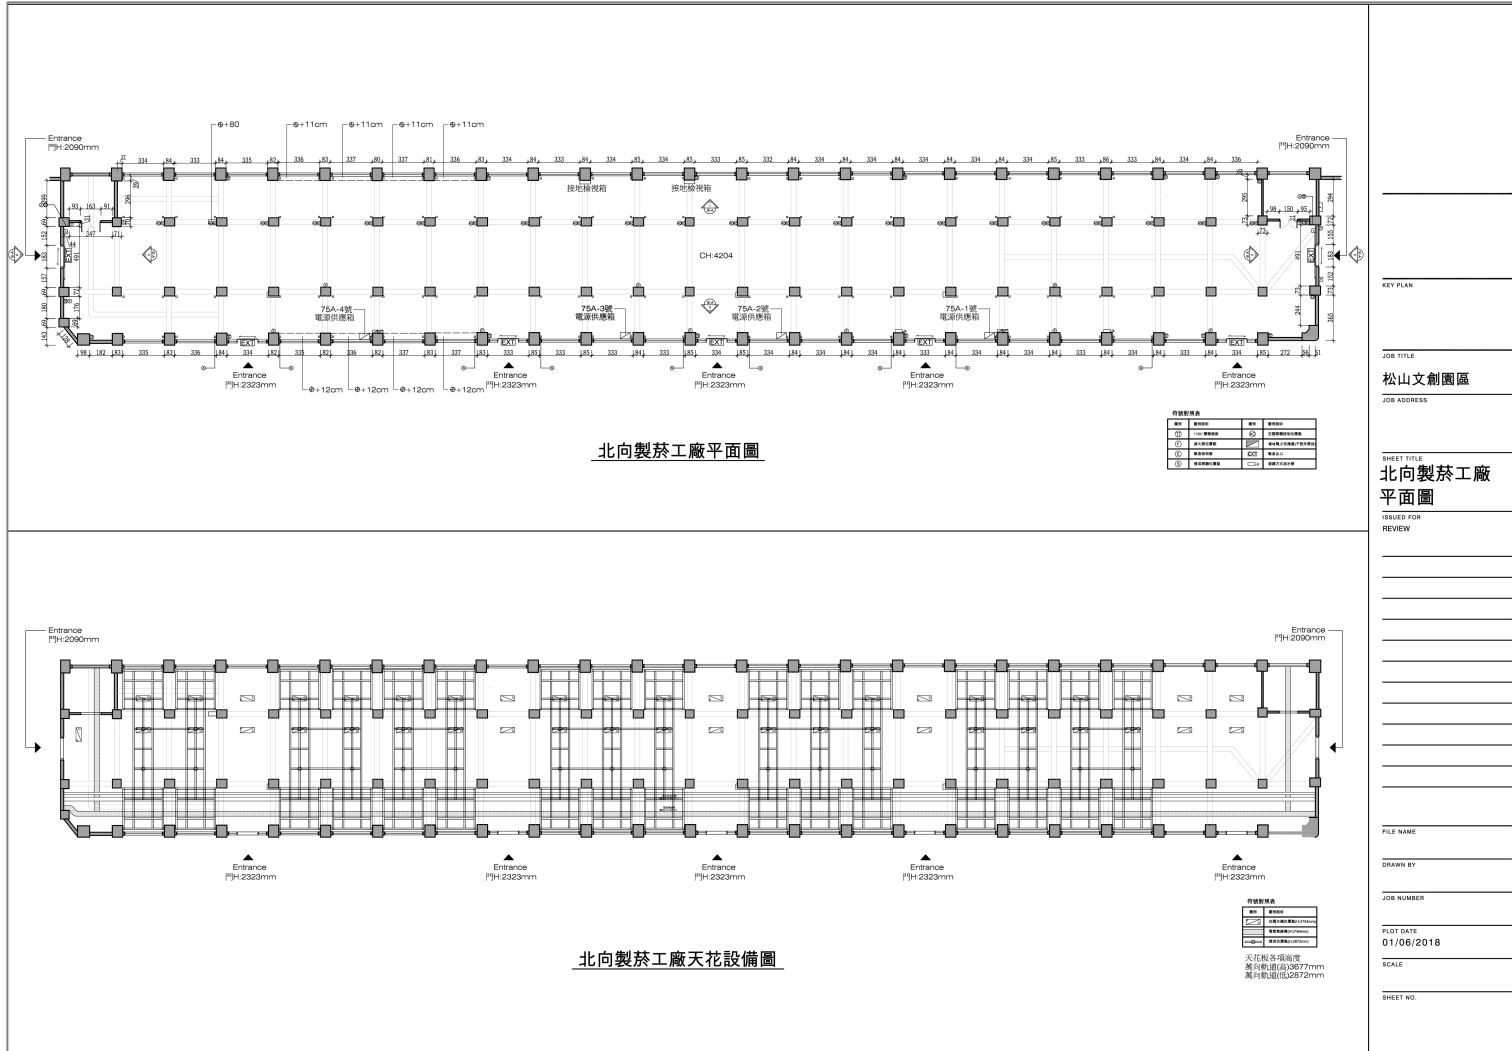

松山文創園區

北向製菸工廠空間平面圖

KEY PLAN

JOB TITLE

松山文創園區

JOB ADDRESS

SHEET TITLE

北向製菸工廠
平面圖

ISSUED FOR REVIEW

FILE NAME

DRAWN BY

JOB NUMBER

PLOT DATE

01/06/2018

SCALE

SHEET NO.